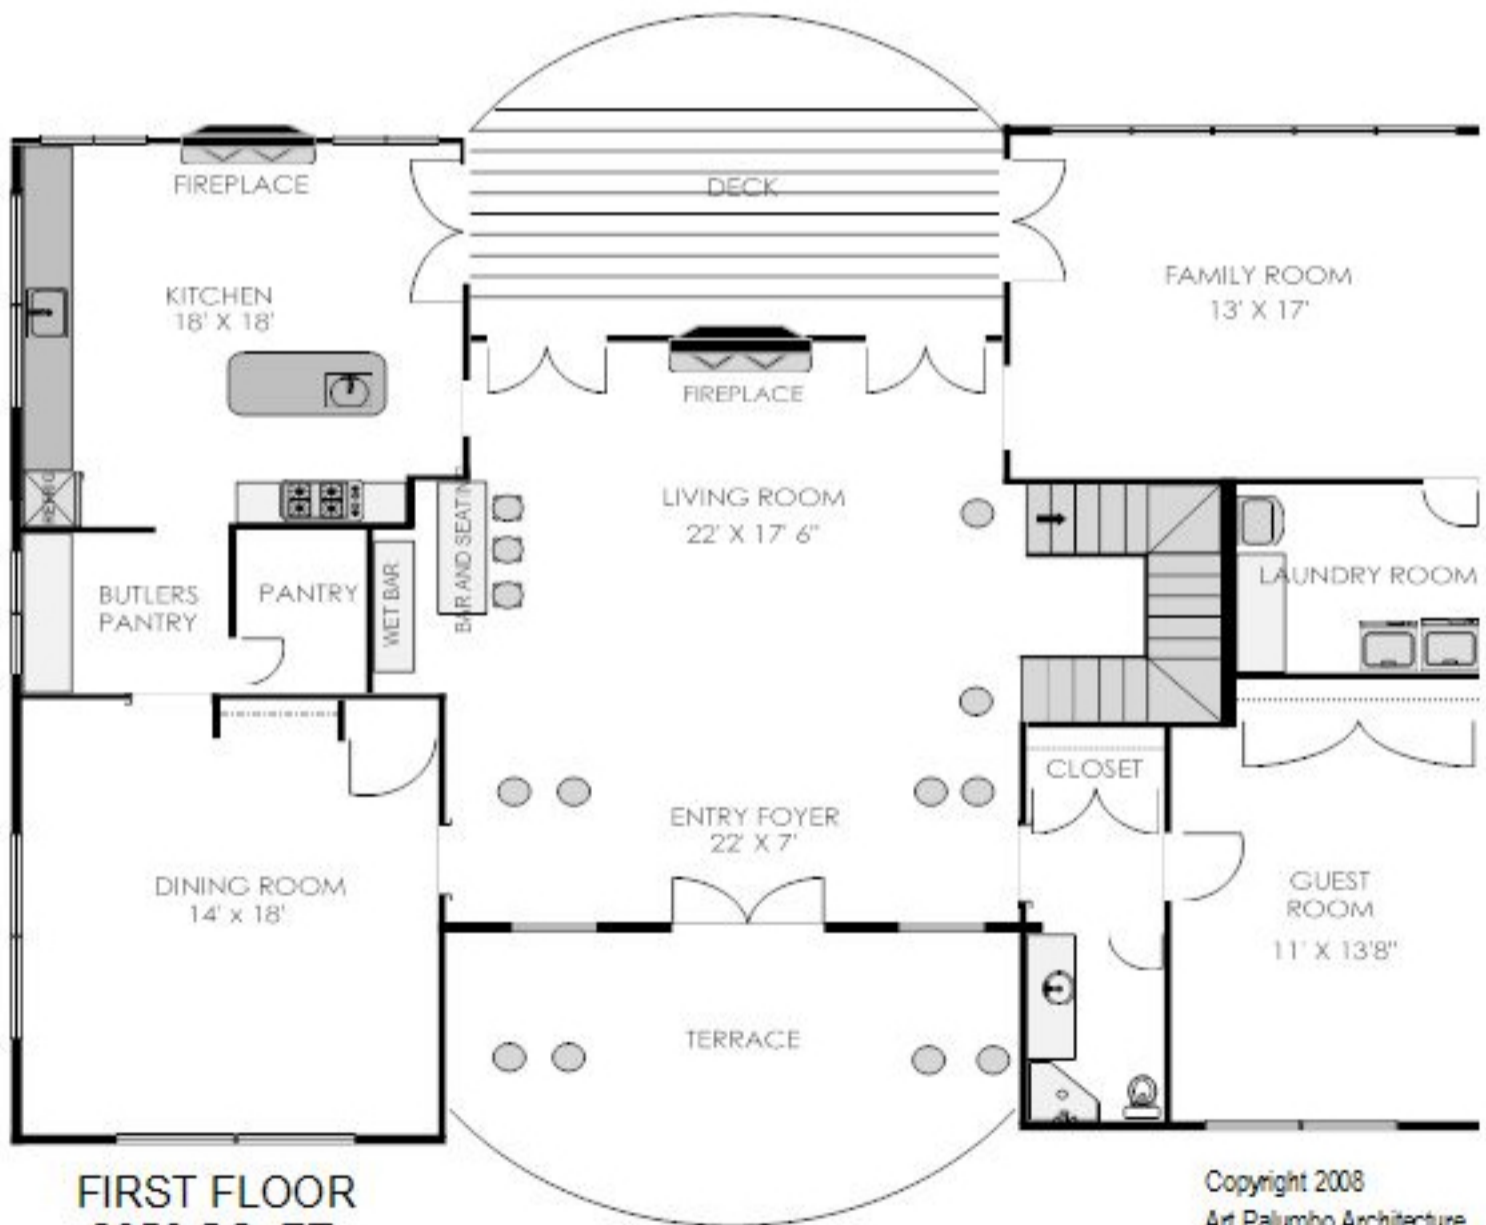

# The Headley

3680 Square Feet

SECOND FLOOR  
1630 SQ. FT.

FIRST FLOOR  
2050 SQ. FT.

Copyright 2008  
Art Palumbo Architecture

All dimensions are approximate. Artist rendering may vary from completed home.  
Subject to errors, omission and change without notice.