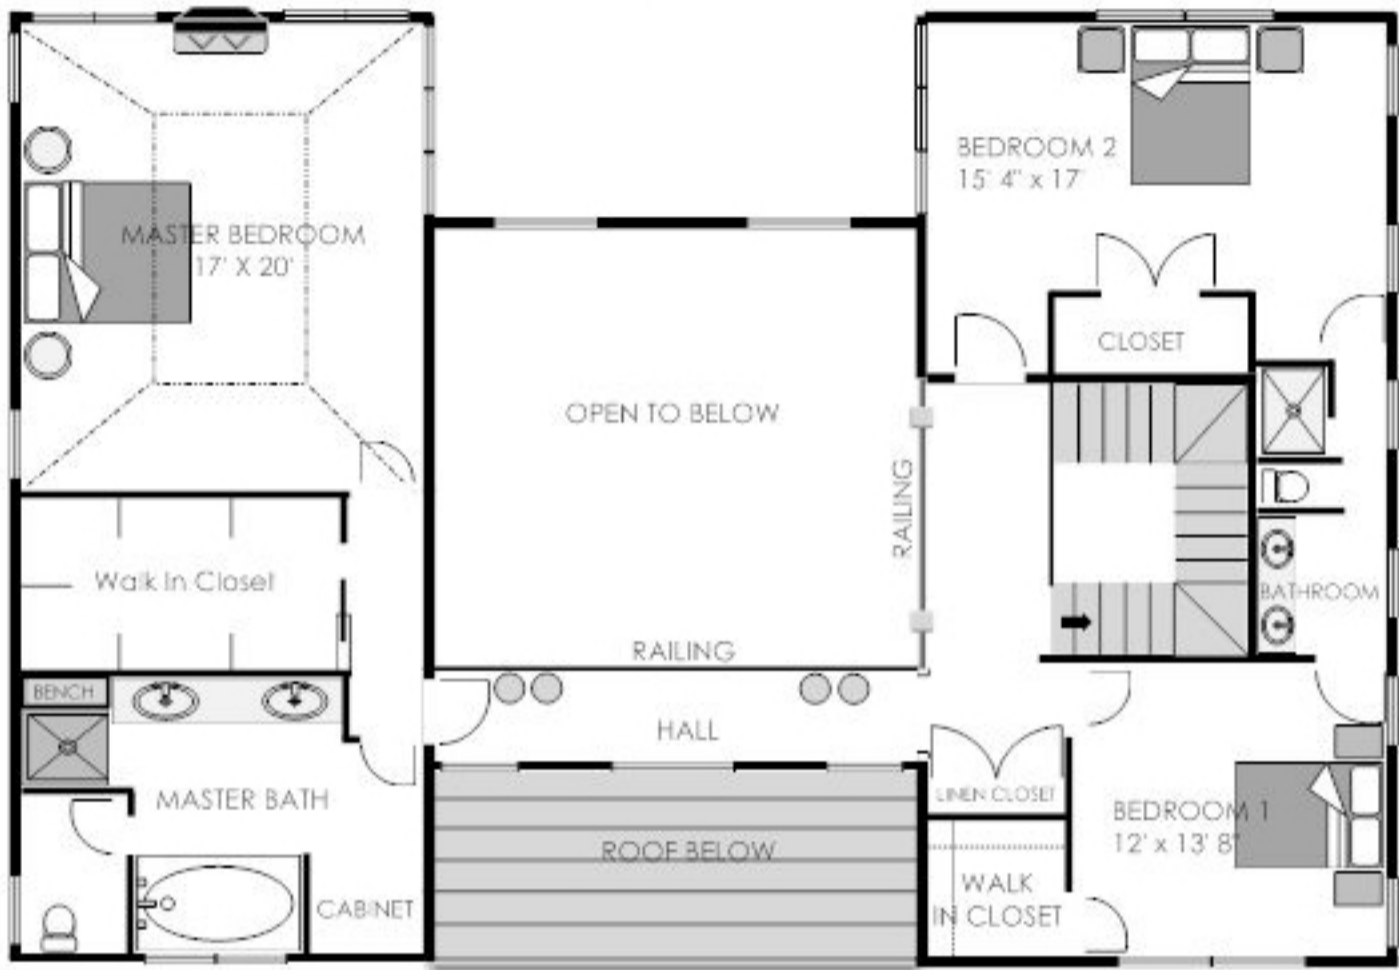

# The Headley

3680 Square Feet

SECOND FLOOR  
1630 SQ. FT.

FIRST FLOOR  
2050 SQ. FT.

Copyright 2008  
Art Palumbo Architecture

All dimensions are approximate. Artist rendering may vary from completed home.  
Subject to errors, omission and change without notice.